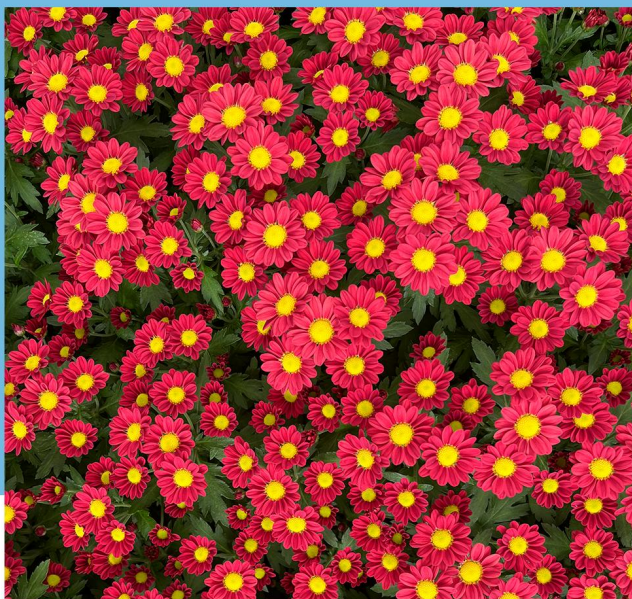

38.
Sheena

16.
Sunny Reagan

12.
Vesuvio White

49.
Vesuvio Yellow

18.
White Reagan

39.
Yellow Sheena

CRISÂNTEMOS DE CORTE

DESCRIÇÃO	CÓDIGO	ESTILO	COR	REAÇÃO	TAMANHO
Calabria	33	Decorativo	Branco	8,0	90
Capello	58	Margarida	Vermelho	8,0	55
Cha Repin	21	Margarida	Champagne	9,0	75
Currant Reagan	19	Margarida	Salmão	8,0	70
Dark Orange Reagan	37	Margarida	Laranja	8,0	70
Dark Rose Reagan	48	Margarida	Rosa	8,0	70
Dark Splendid Reagan	11	Margarida	Lilás	8,0	70
Desmond	30	Mini Margarida	Branco	7,5	45
Dragon	05	Margarida	Vermelho	8,0	75
Faroe	31	Pom Pom	Branco	8,0	35
Framint	24	Mini Margarida	Branco	7,5	40
Girassol Amarelo	06	Girassol	Amarelo	8,0	50
Jo Spithoven	60	Girassol	Rosa/Branco	7,5	40
Kiwi Green	22	Pom Pom	Verde	8,0	30
Lameet Bright	45	Spider	Amarelo	9,0	80
Lemon Reagan	36	Margarida	Limão	8,0	70
Mini Rosa	93	Mini Margarida	Rosa	7,5	45
Orange Repin	23	Margarida	Laranja	9,0	75
Refury	43	Mini Margarida	Salmão	7,5	40
Rejumbo	56	Margarida Média	Amarelo	7,5	50
Rose Reagan	27	Margarida	Rosa	8,0	70
Salmon Reagan	14	Margarida	Salmão	8,0	70
Sheena	38	Spider	Branco	9,0	90
Sunny Reagan	16	Margarida	Amarelo	8,0	70
Vesuvio White	12	Spider	Branco	8,0	60
Vesuvio Yellow	49	Spider	Amarelo	8,0	60
White Reagan	18	Margarida	Branco	8,0	70
Yellow Sheena	39	Spider	Amarelo	9,0	85